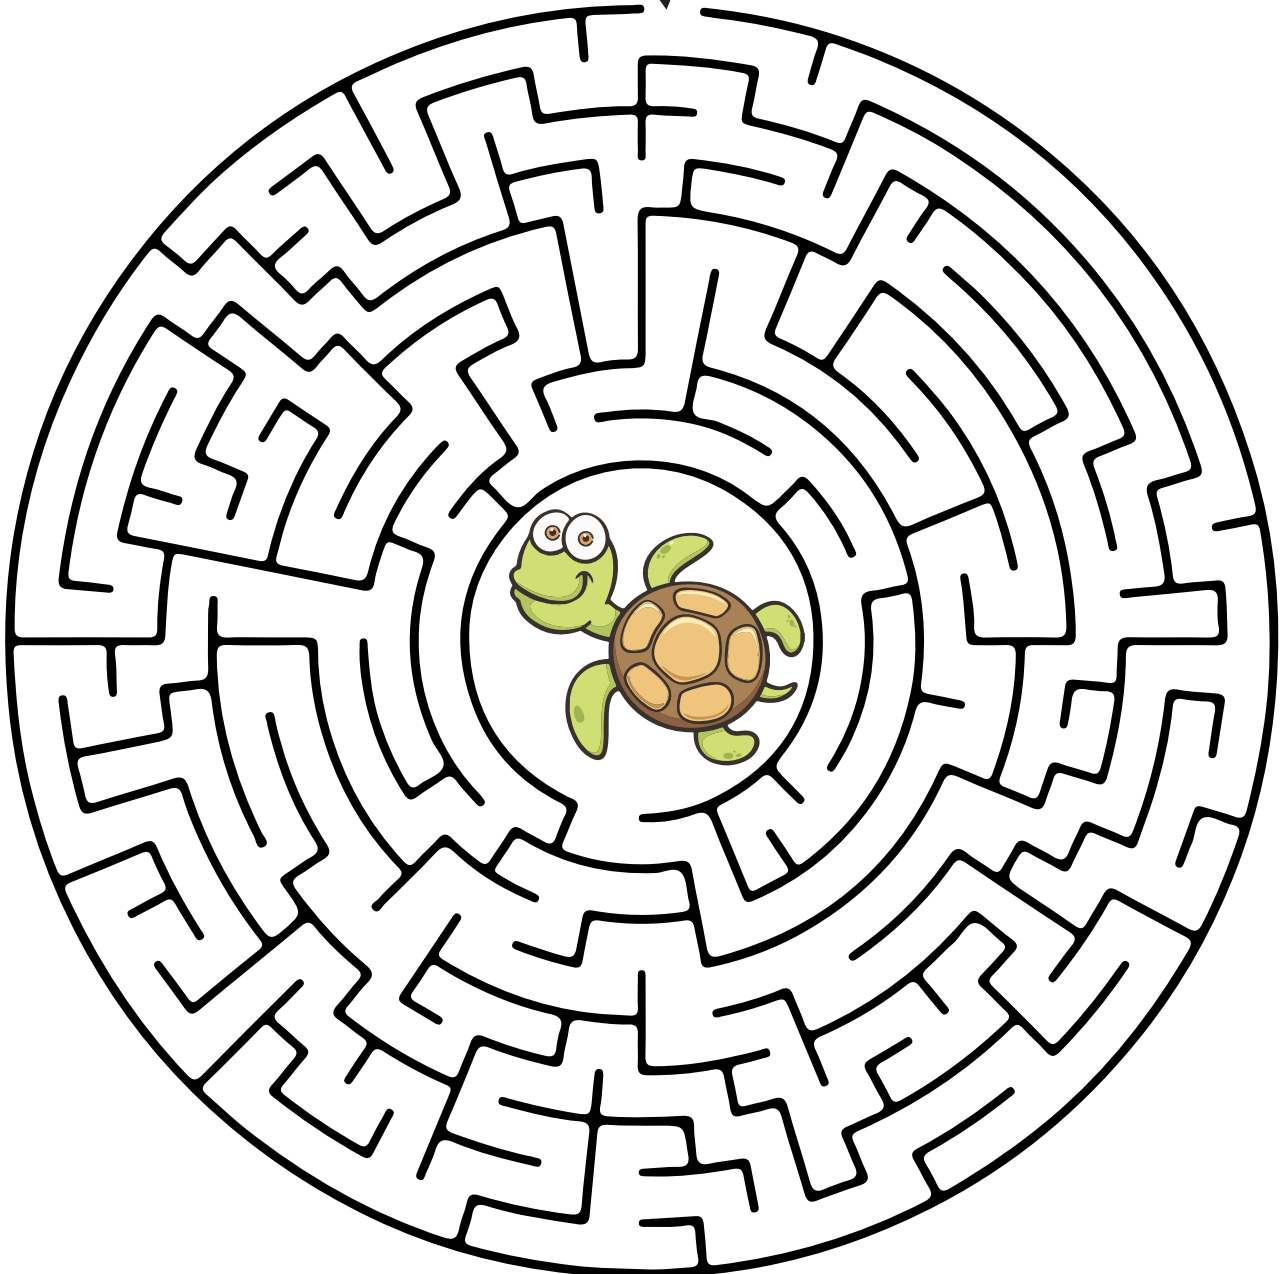

TURTLE MAZE

START

TURTLE DOT TO DOT AND COLORING PAGE

TURTLE COLOR BY NUMBER

1 - yellow 2 - red 3 - blue 4 - green 5 - pink 6 - orange